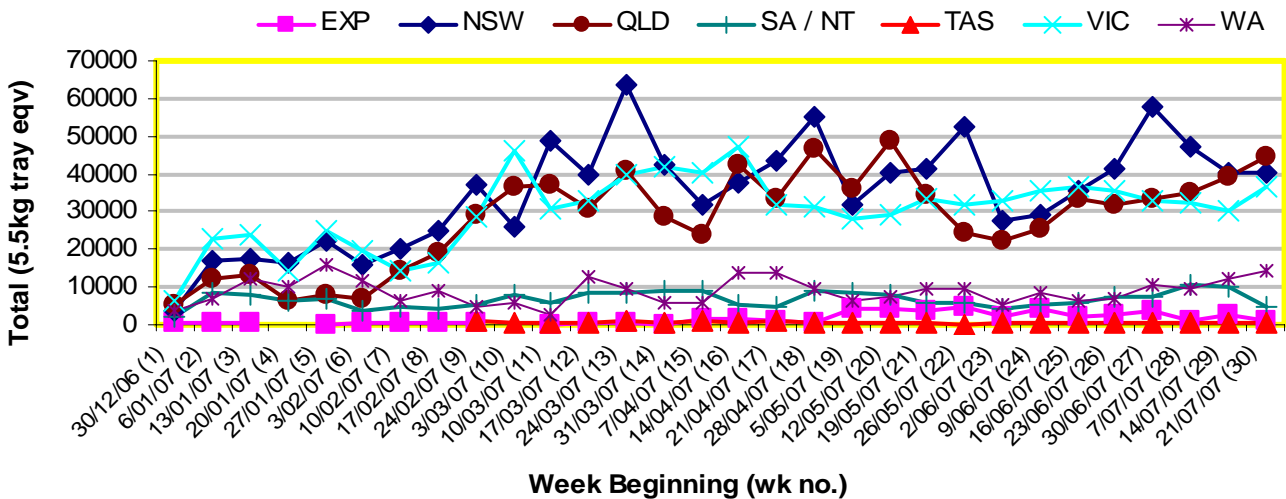

INFOCADO WEEKLY REPORT

21st July to 27th July 2007 (Wk 30)

Green shading indicates dispatch data

Yellow shading indicates forecast data

Industry Dispatches 21st to 27th July 2007 (Wk 30)

Dest. State	5.5kg	5.5kg	5.5kg	5.5kg	5.5kg	5.5kg	5.5kg	5.5kg	5.5kg	5.5kg	Bulk	P/PK	Other	5.5Kg Eqv Trays All	
	<16	16	18	20	22	23	25	28	28+	Total				10Kg	Kg
EXP										926					971
NSW	11	1,824	3,701	9,804	2,201	5,412	4,510	2,543	655	30,661	5,061	3,685	185	40,567	
QLD		1,619	471	3,428	285	6,850	15,017	4,714	129	32,513	4,384	17,820	4,100	44,469	
SA / NT		32	48	288		64	2,940	10	144	3,526	764	66		4,927	
TAS										432				432	
VIC	57	1,173	6,915	10,365	338	7,990	1,328	1,674	194	30,034	2,324	14,118		36,826	
WA		119	176	741	63	341	6,908	1,008		9,356	2,632	748		14,277	
Total	68	4,767	11,311	24,626	2,887	20,657	31,135	9,949	2,048	107,448	15,190	36,437	4,285	142,470	

Throughput Australian avocados by destination State

Throughput 1st January 2007 to date = 3,348,073 5.5kg tray eqv

Dispatch vs weekly forecast for all varieties and all packs

(17th March 2007 to 25th August 2007)