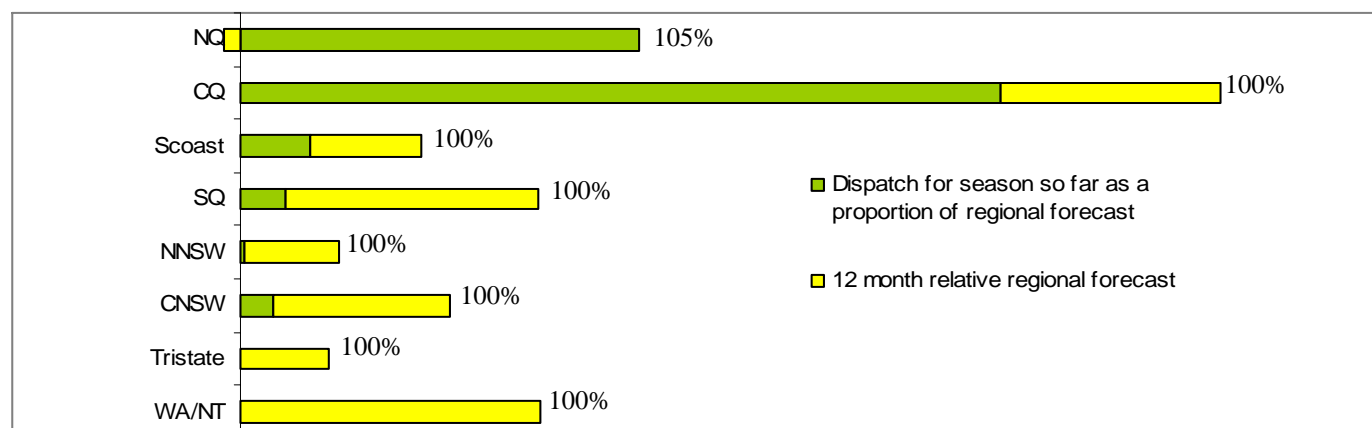

Dispatch Data (Week 30—begin 21/7/07)

Variety	Trays	Bulk	P/PK	Other	5.5Kg Eqv
	5.5kg eqv	10Kg	Kg	Kg	Total Trays
Fuerte	117	63	0	0	232
Hass	105,050	14,774	36,437	4,100	139,282
Lamb Hass	55	34	0	0	117
Sharwil	1,334	224	0	185	1,775
Wurtz	892	95	0	0	1,065
Grand Total	107,448	15,190	36,437	4,285	142,470

Week 30 contributors

Balmoral Orchard
C F Fechner
Coastal Avocados
DJ Tottenham
Donovan Avocados
G & J Krenske
G & R Ernest
Goodlife Orchards
Googa Farms
Green Nugget Orchards
Green Pear Avocado
Green Pigeon Orchards
I & A Tolson
JC & SK Smythe
Merrinee Farms
Midcoast Avocados
Mt Binga Orchards Pty Ltd
Natures Fruit Company
One Harvest
RG & DV Rohde
RM & KL Cornwall
Rocky Creek Orchards
Simpsons Farms Pty Ltd (1)
Sunfresh
Sunny Bluff Produce Pty Ltd
Tenterfield Fruit Packers
Touchwood Farming
Tropicado Avocados

Percentage dispatched by region (Based on seasonal forecast - 2007)