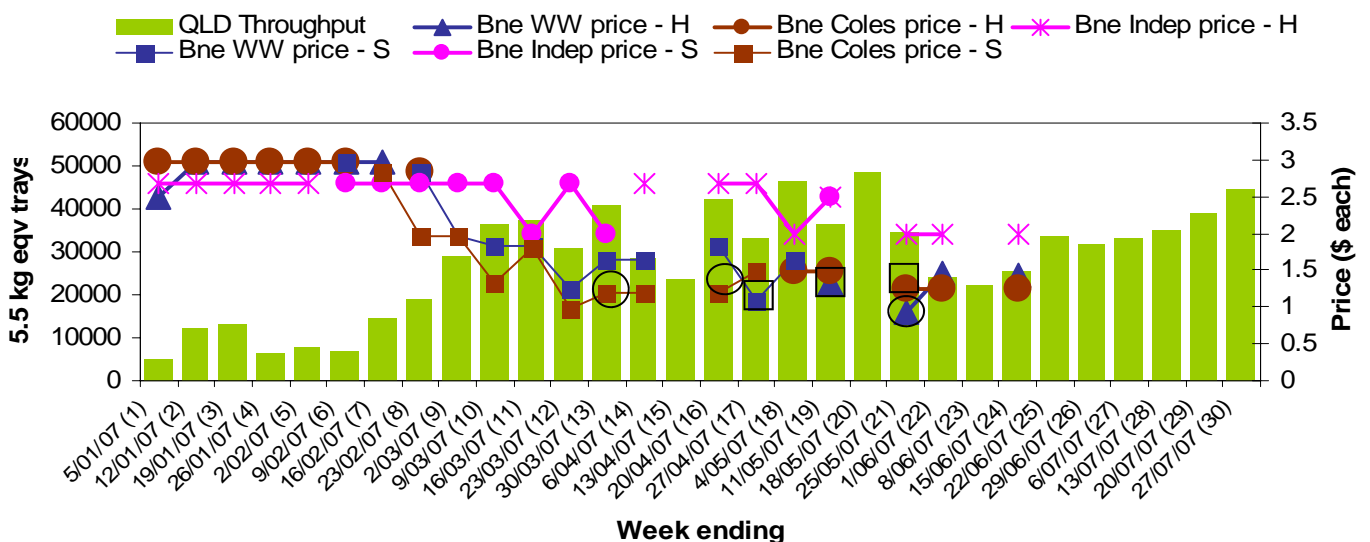

Brisbane Avocado Retail Prices vs Dispatches - Destination state Qld

For more detailed reports please go to www.avocado.org.au and login to Infocado. Instructions on accessing reports are available in your Infocado Information kit under 'Retrieving information'

For further assistance please contact: Joanna Embry, Ph: 07 3391 2344, Email: infocado@avocado.org.au