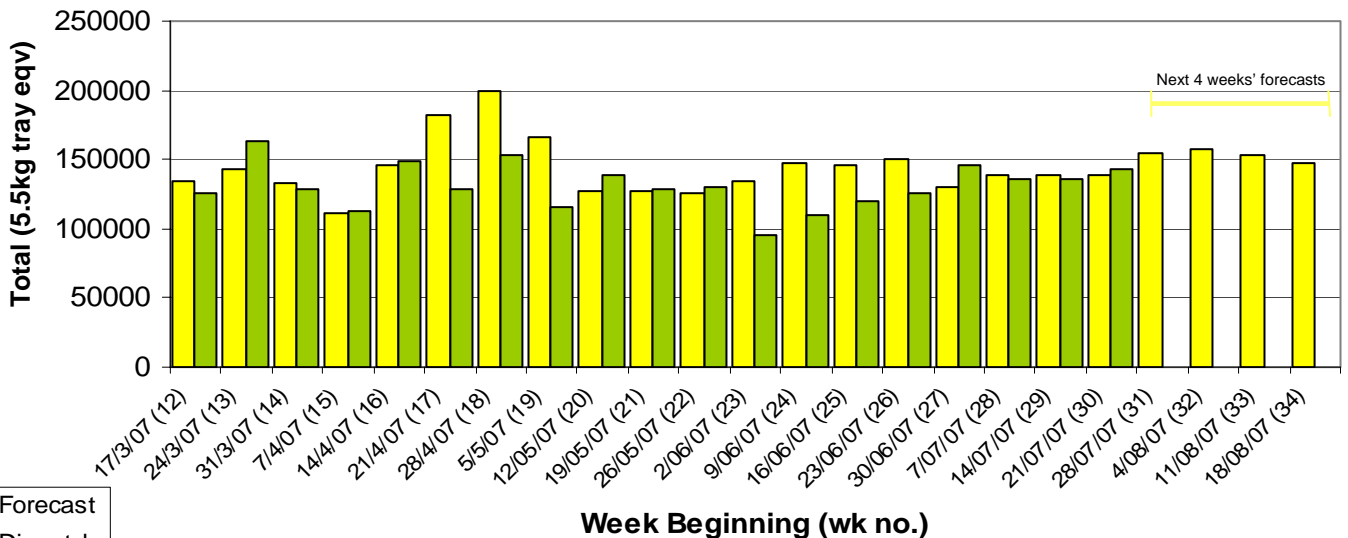

INFOCADO WEEKLY REPORT

21st July to 27th July 2007 (Wk 30)

Green shading indicates dispatch data

Yellow shading indicates forecast data

Industry Dispatches 21st to 27th July 2007 (Wk 30)

Dest. State	5.5kg	5.5kg	5.5kg	5.5kg	5.5kg	5.5kg	5.5kg	5.5kg	5.5kg	5.5kg	Bulk	P/PK	Other	5.5Kg Eqv Trays All	
	<16	16	18	20	22	23	25	28	28+	Total				10Kg	Kg
EXP										926					971
NSW	11	1,824	3,701	9,804	2,201	5,412	4,510	2,543	655	30,661	5,061	3,685	185	40,567	
QLD		1,619	471	3,428	285	6,850	15,017	4,714	129	32,513	4,384	17,820	4,100	44,469	
SA / NT		32	48	288		64	2,940	10	144	3,526	764	66		4,927	
TAS										432				432	
VIC	57	1,173	6,915	10,365	338	7,990	1,328	1,674	194	30,034	2,324	14,118		36,826	
WA		119	176	741	63	341	6,908	1,008		9,356	2,632	748		14,277	
Total	68	4,767	11,311	24,626	2,887	20,657	31,135	9,949	2,048	107,448	15,190	36,437	4,285	142,470	

Throughput Australian avocados by destination State

Throughput 1st January 2007 to date = 3,348,073 5.5kg tray eqv

Dispatch vs weekly forecast for all varieties and all packs

(17th March 2007 to 25th August 2007)