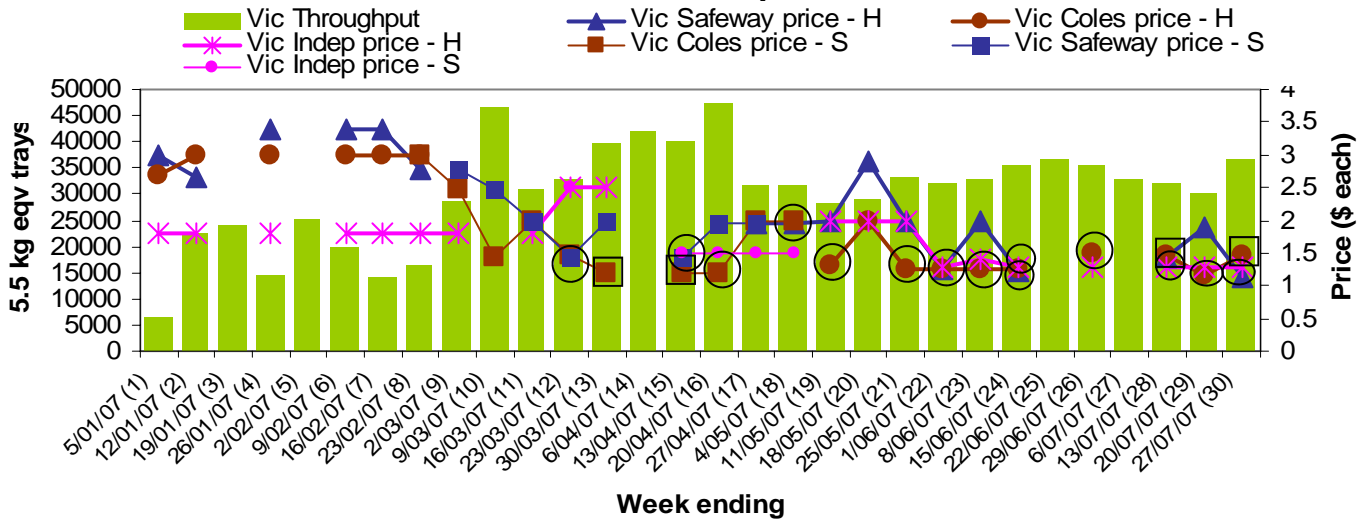

Percentage dispatched by region (Based on seasonal forecast - 2007)

NB: H = Hass, S= Shepard, ○ = catalogue special □ = store special

Sydney Avocado Retail Prices vs Dispatches - Destination state NSW

Melbourne Avocado Retail Prices vs Dispatches - Destination state Vic