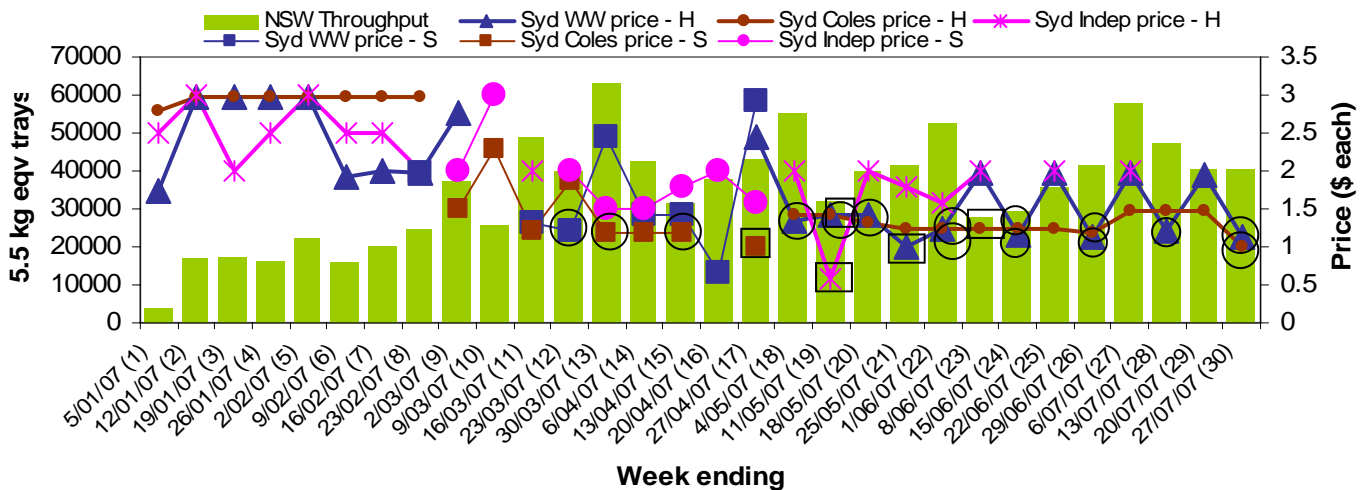

Week 30 contributors

Balmoral Orchard
 C F Fechner
 Coastal Avocados
 DJ Tottenham
 Donovan Avocados
 G & J Krenske
 G & R Ernest
 Goodlife Orchards
 Googa Farms
 Green Nugget Orchards
 Green Pear Avocado
 Green Pigeon Orchards
 I & A Tolson
 JC & SK Smythe
 Merrinee Farms
 Midcoast Avocados
 Mt Binga Orchards Pty Ltd
 Natures Fruit Company
 One Harvest
 RG & DV Rohde
 RM & KL Cornwall
 Rocky Creek Orchards
 Simpsons Farms Pty Ltd (1)
 Sunfresh
 Sunny Bluff Produce Pty Ltd
 Tenterfield Fruit Packers
 Touchwood Farming
 Tropicado Avocados

Percentage dispatched by region (Based on seasonal forecast - 2007)

NB: H = Hass, S= Shepard, ○ = catalogue special □ = store special

Sydney Avocado Retail Prices vs Dispatches - Destination state NSW

Melbourne Avocado Retail Prices vs Dispatches - Destination state Vic