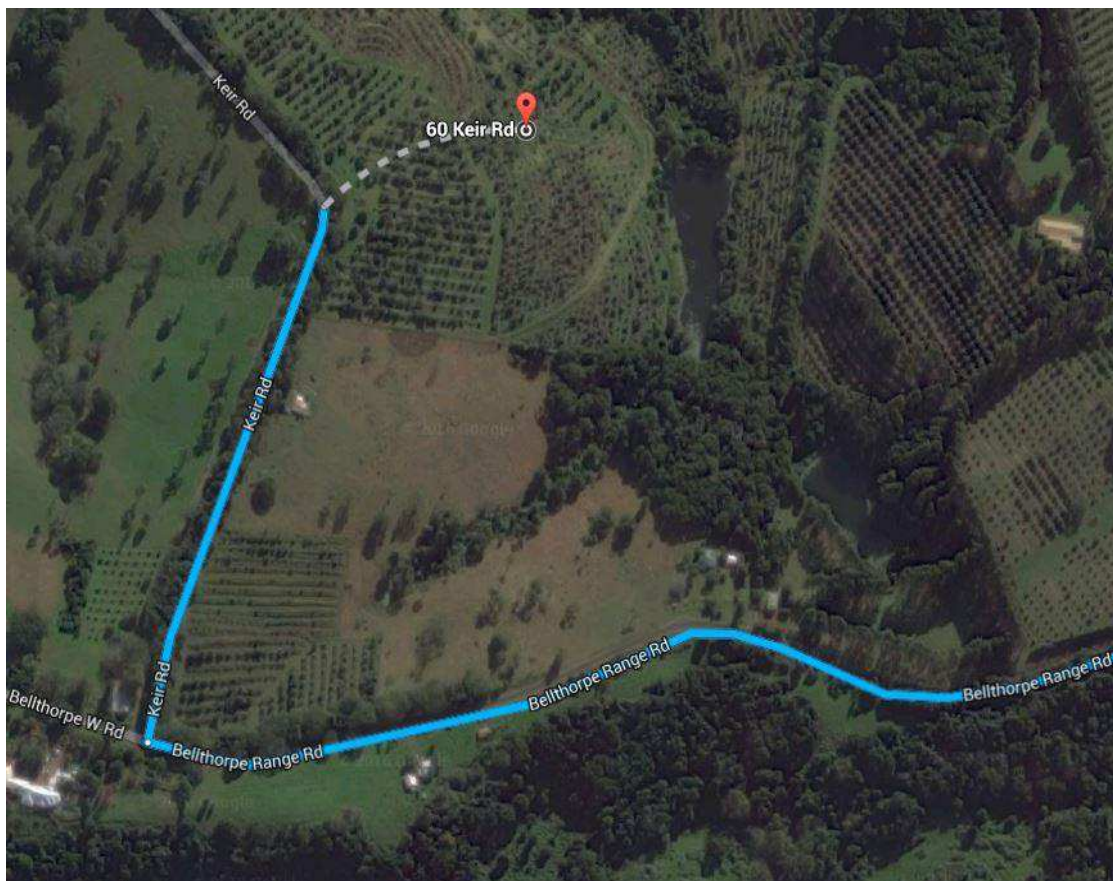

### Location Map & Directions:

Venue: Neil & Jocelyn Donovan, 60 Keir Road, Bellthorpe QLD

Directions from Brisbane:

- Take the M1
- Take exit 152-Lower King Street for State Route 85 towards Kilcoy
- Continue onto D'Aguilar Hwy/State Route 85
- Turn right onto Kilcoy-Beerwah Road/State Route 6 - 56 min (79.9km)
- Turn left onto Nonmus Road
- Slight left onto Bellthorpe Range Road
- Turn right onto Keir Road - 14 min (10.4km)